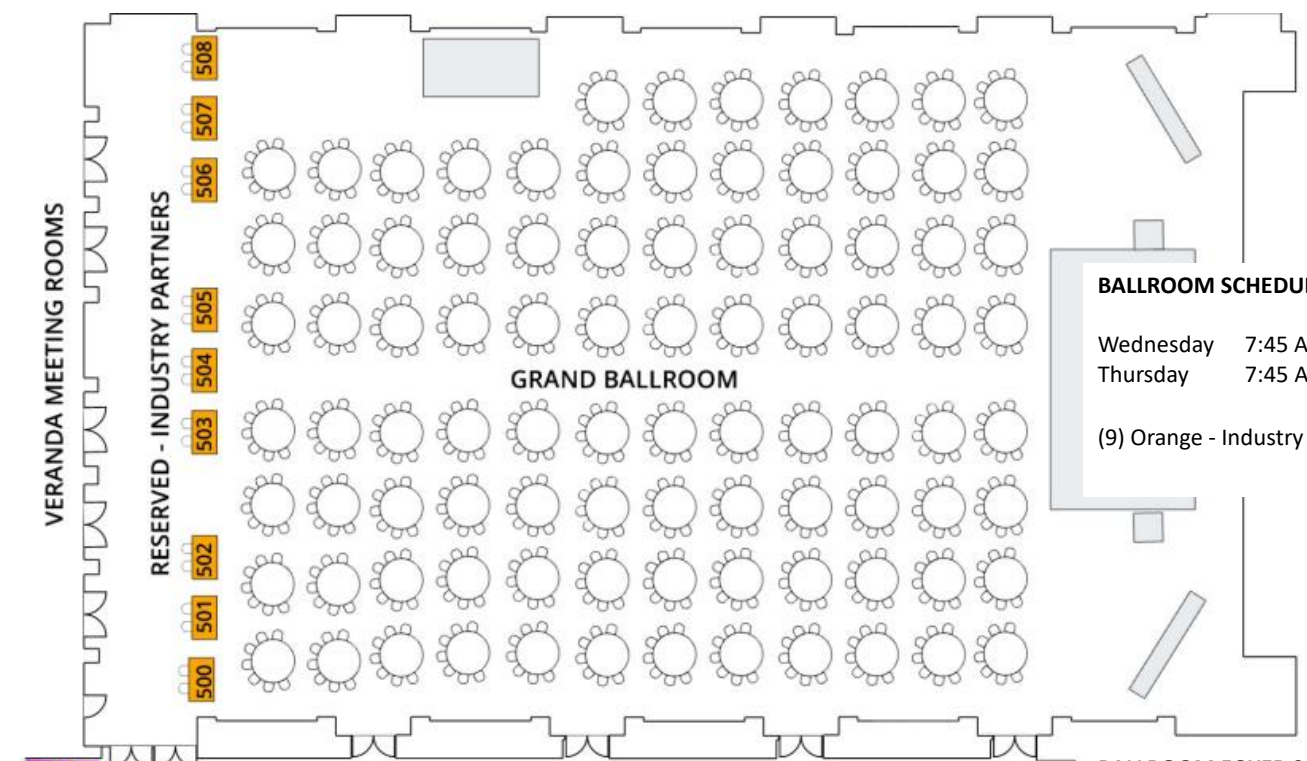

PLAZA SCHEDULE

Tuesday 8:00 AM – 5:00 PM
 (9) Orange Industry Partners

Garden Court Schedule

Tuesday 3:30 PM – 5:00 PM
 Wednesday 10:00 AM – 6:00 PM
 Thursday 10:00 AM – 1:00 PM

- (8) Blue – Specialty Event
- (2) Purple – Supporter W/Add On
- (12) Red – Tech
- (20) Yellow – Branding
- Green – Private Expo Suite
- Green – Private Expo Suite
- Add On
- (10) Green Total
- Ballroom Foyer / See next Floor Plan

BALLROOM SCHEDULE

Wednesday 7:45 AM – 2:30 PM
 Thursday 7:45 AM – 4:30 PM

(9) Orange - Industry Partners

BALLROOM FOYER SCHEDULE

Tuesday 3:30 PM – 5:00 PM
 Wednesday 10:00 AM – 6:00 PM
 Thursday 10:00 AM – 3:00 PM

- (2) Fuchsia \$ 13,000.00
- (4) Lime: \$ 27,500.00
- (8) Periwinkle \$ 15,000.00

Lounge Schedules

Tuesday 8:00 AM – 5:00 PM
 Wednesday 10:00 AM – 6:00 PM
 Thursday 10:00 AM – 3:00 PM