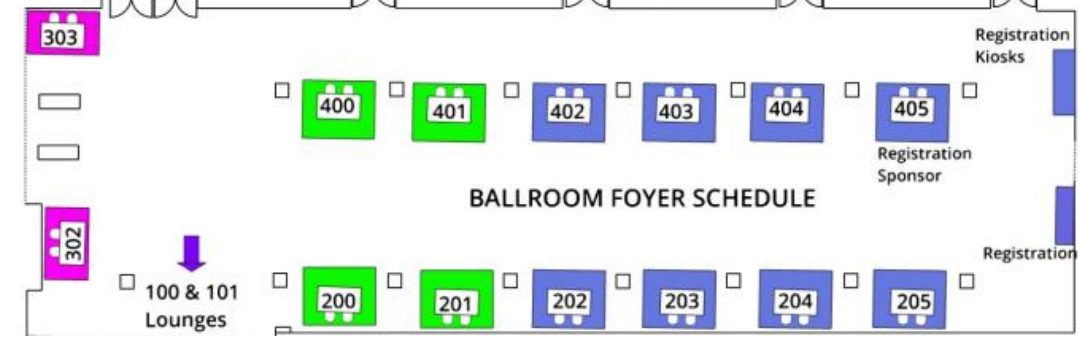

PLAZA SCHEDULE

Tuesday 8:00 AM – 5:00 PM
 (9) Orange Industry Partners

Garden Court Schedule

Tuesday 3:30 PM – 5:00 PM
 Wednesday 10:00 AM – 6:00 PM
 Thursday 10:00 AM – 1:00 PM

- (8) Blue – Specialty Event
- (2) Purple – Supporter W/Add On
- (12) Red – Tech
- (20) Yellow – Branding
- Green – Private Expo Suite
- Green – Private Expo Suite
- Add On
- (10) Green Total
- Ballroom Foyer / See next Floor Plan

BALLROOM SCHEDULE

Wednesday 7:45 AM – 2:30 PM
 Thursday 7:45 AM – 4:30 PM

(9) Orange - Industry Partners

BALLROOM FOYER SCHEDULE

Tuesday 3:30 PM – 5:00 PM
 Wednesday 10:00 AM – 6:00 PM
 Thursday 10:00 AM – 3:00 PM

- (2) Fuchsia \$ 13,000.00
- (4) Lime: \$ 27,500.00
- (8) Periwinkle \$ 15,000.00

Lounge Schedules

Tuesday 8:00 AM – 5:00 PM
 Wednesday 10:00 AM – 6:00 PM
 Thursday 10:00 AM – 3:00 PM