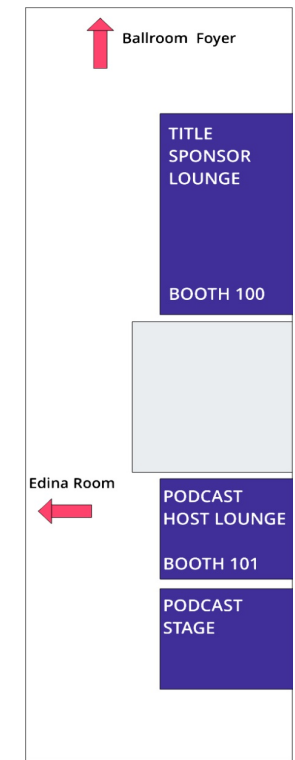

PLAZA SCHEDULE

Tuesday 8:00 AM – 5:00 PM
 (9) Orange Industry Partners

Garden Court Schedule

Tuesday 3:30 PM – 5:00 PM
 Wednesday 10:00 AM – 6:00 PM
 Thursday 10:00 AM – 1:00 PM

- (8) Blue – Specialty Event
- (2) Purple – Supporter W/Add On
- (12) Red – Tech
- (20) Yellow – Branding
- Green – Private Expo Suite
- Green – Private Expo Suite
- Add On
- (10) Green Total
- Ballroom Foyer / See next Floor Plan

BALLROOM SCHEDULE

Wednesday 7:45 AM – 2:30 PM
 Thursday 7:45 AM – 4:30 PM

(9) Orange - Industry Partners

BALLROOM FOYER SCHEDULE

Tuesday 3:30 PM – 5:00 PM
 Wednesday 10:00 AM – 6:00 PM
 Thursday 10:00 AM – 3:00 PM

- (2) Fuchsia \$ 13,000.00
- (4) Lime: \$ 27,500.00
- (8) Periwinkle \$ 15,000.00

Lounge Schedules

Tuesday 8:00 AM – 5:00 PM
 Wednesday 10:00 AM – 6:00 PM
 Thursday 10:00 AM – 3:00 PM