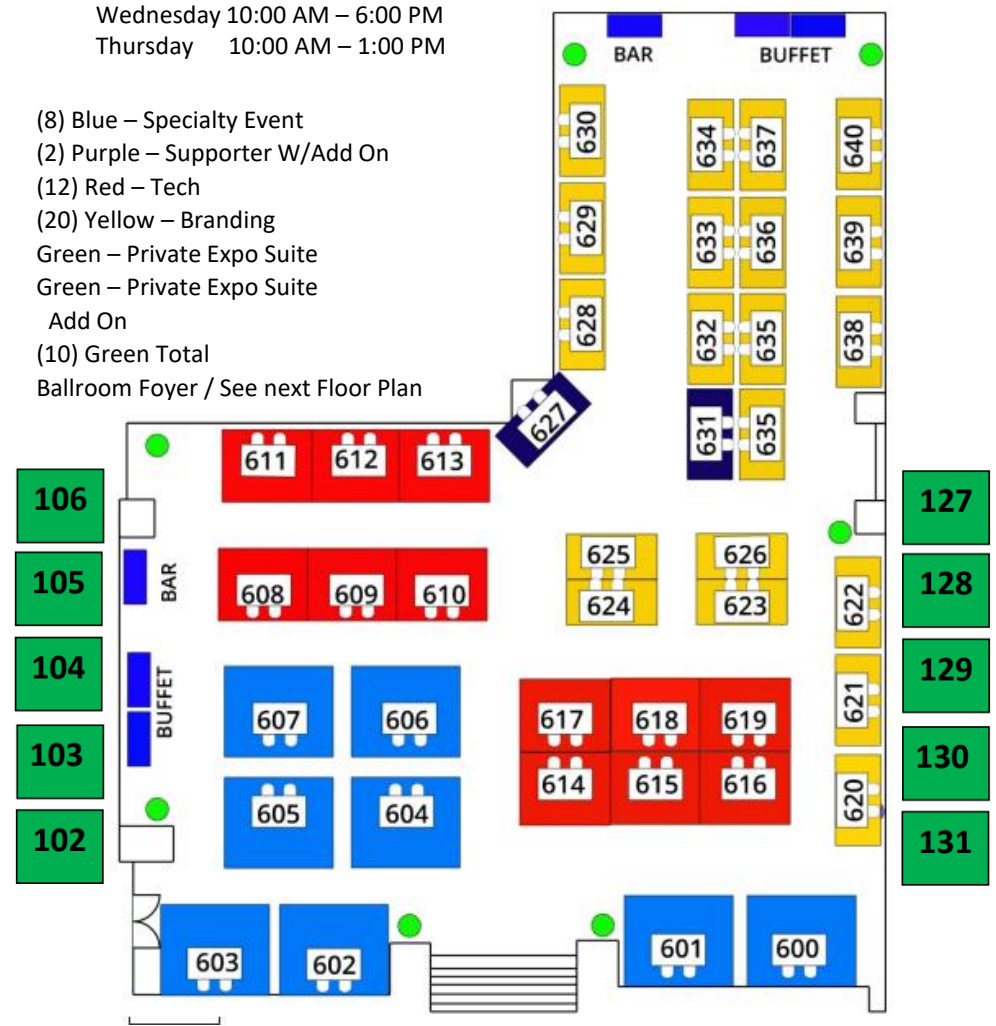

PLAZA SCHEDULE

Tuesday 8:00 AM – 5:00 PM
 (9) Orange Industry Partners

Garden Court Schedule

Tuesday 3:30 PM – 5:00 PM
 Wednesday 10:00 AM – 6:00 PM
 Thursday 10:00 AM – 1:00 PM

- (8) Blue – Specialty Event
- (2) Purple – Supporter W/Add On
- (12) Red – Tech
- (20) Yellow – Branding
- Green – Private Expo Suite
- Green – Private Expo Suite
- Add On
- (10) Green Total
- Ballroom Foyer / See next Floor Plan

BALLROOM SCHEDULE

Wednesday 7:45 AM – 2:30 PM
 Thursday 7:45 AM – 4:30 PM

(9) Orange - Industry Partners

BALLROOM FOYER SCHEDULE

Tuesday 3:30 PM – 5:00 PM
 Wednesday 10:00 AM – 6:00 PM
 Thursday 10:00 AM – 3:00 PM

- (2) Fuchsia \$ 13,000.00
- (4) Lime: \$ 27,500.00
- (8) Periwinkle \$ 15,000.00

Lounge Schedules

Tuesday 8:00 AM – 5:00 PM
 Wednesday 10:00 AM – 6:00 PM
 Thursday 10:00 AM – 3:00 PM